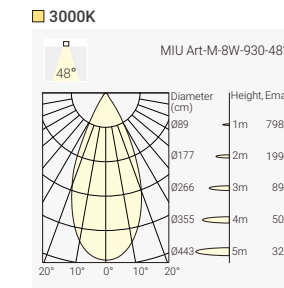

Light Distribution

Standard Finish

White Black

Optional Finish

Gold Chrome Silver Brown
*Customized Colors Optional

Order Info (MIU Art-M in Black Housing as an Example)

LED Power	System Power	Input Power	CRI	CCT	Beam	LED Output	System Output	Code
7W	8W	220-240VAC	90	2700K	48°	670lm	520lm	MIAM-9274808P-BB
				3000K	48°	700lm	550lm	MIAM-9304808P-BB
				4000K	48°	750lm	600lm	MIAM-9404808P-BB

Code Remark: P=P(Phase Dim)

Coding

Model	CRI/ CCT	Beam Angle	Power	Control	Finish	Accessory
MIAM	927	48	08	P	WW	
MIU Art-M-8W	CRI90/ 2700K	48°	8W	Phase Dim	White	
	930				BB	
	CRI90/ 3000K				Black	
	940				GG	
	CRI90/ 4000K				Gold	
					CR	
					Chrome	
					SL	
					Silver	
					BR	
					Brown