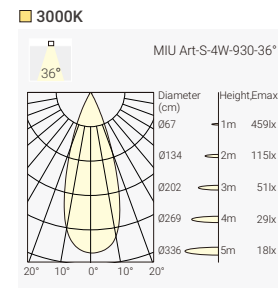

Light Distribution

Standard Finish

White Black

Optional Finish

Gold Chrome Silver Brown
*Customized Colors Optional

Order Info (MIU Art-S in Black Housing as an Example)

LED Power	System Power	Input Power	CRI	CCT	Beam	LED Output	System Output	Code
3W	4W	220-240VAC	90	2700K	36°	300lm	210lm	MIAS-9273604P-BB
				3000K	36°	320lm	220lm	MIAS-9303604P-BB
				4000K	36°	350lm	240lm	MIAS-9403604P-BB

Code Remark: P=P(Phase Dim)

Coding

Model	CRI/ CCT	Beam Angle	Power	Control	Finish	Accessory
MIAS	927	36	04	P	WW	
MIU Art-S-4W	CRI90/ 2700K	36°	4W	Phase Dim	White	
	930				BB	
	CRI90/ 3000K				Black	
	940				GG	
	CRI90/ 4000K				Gold	
					CR	
					Chrome	
					SL	
					Silver	
					BR	
					Brown