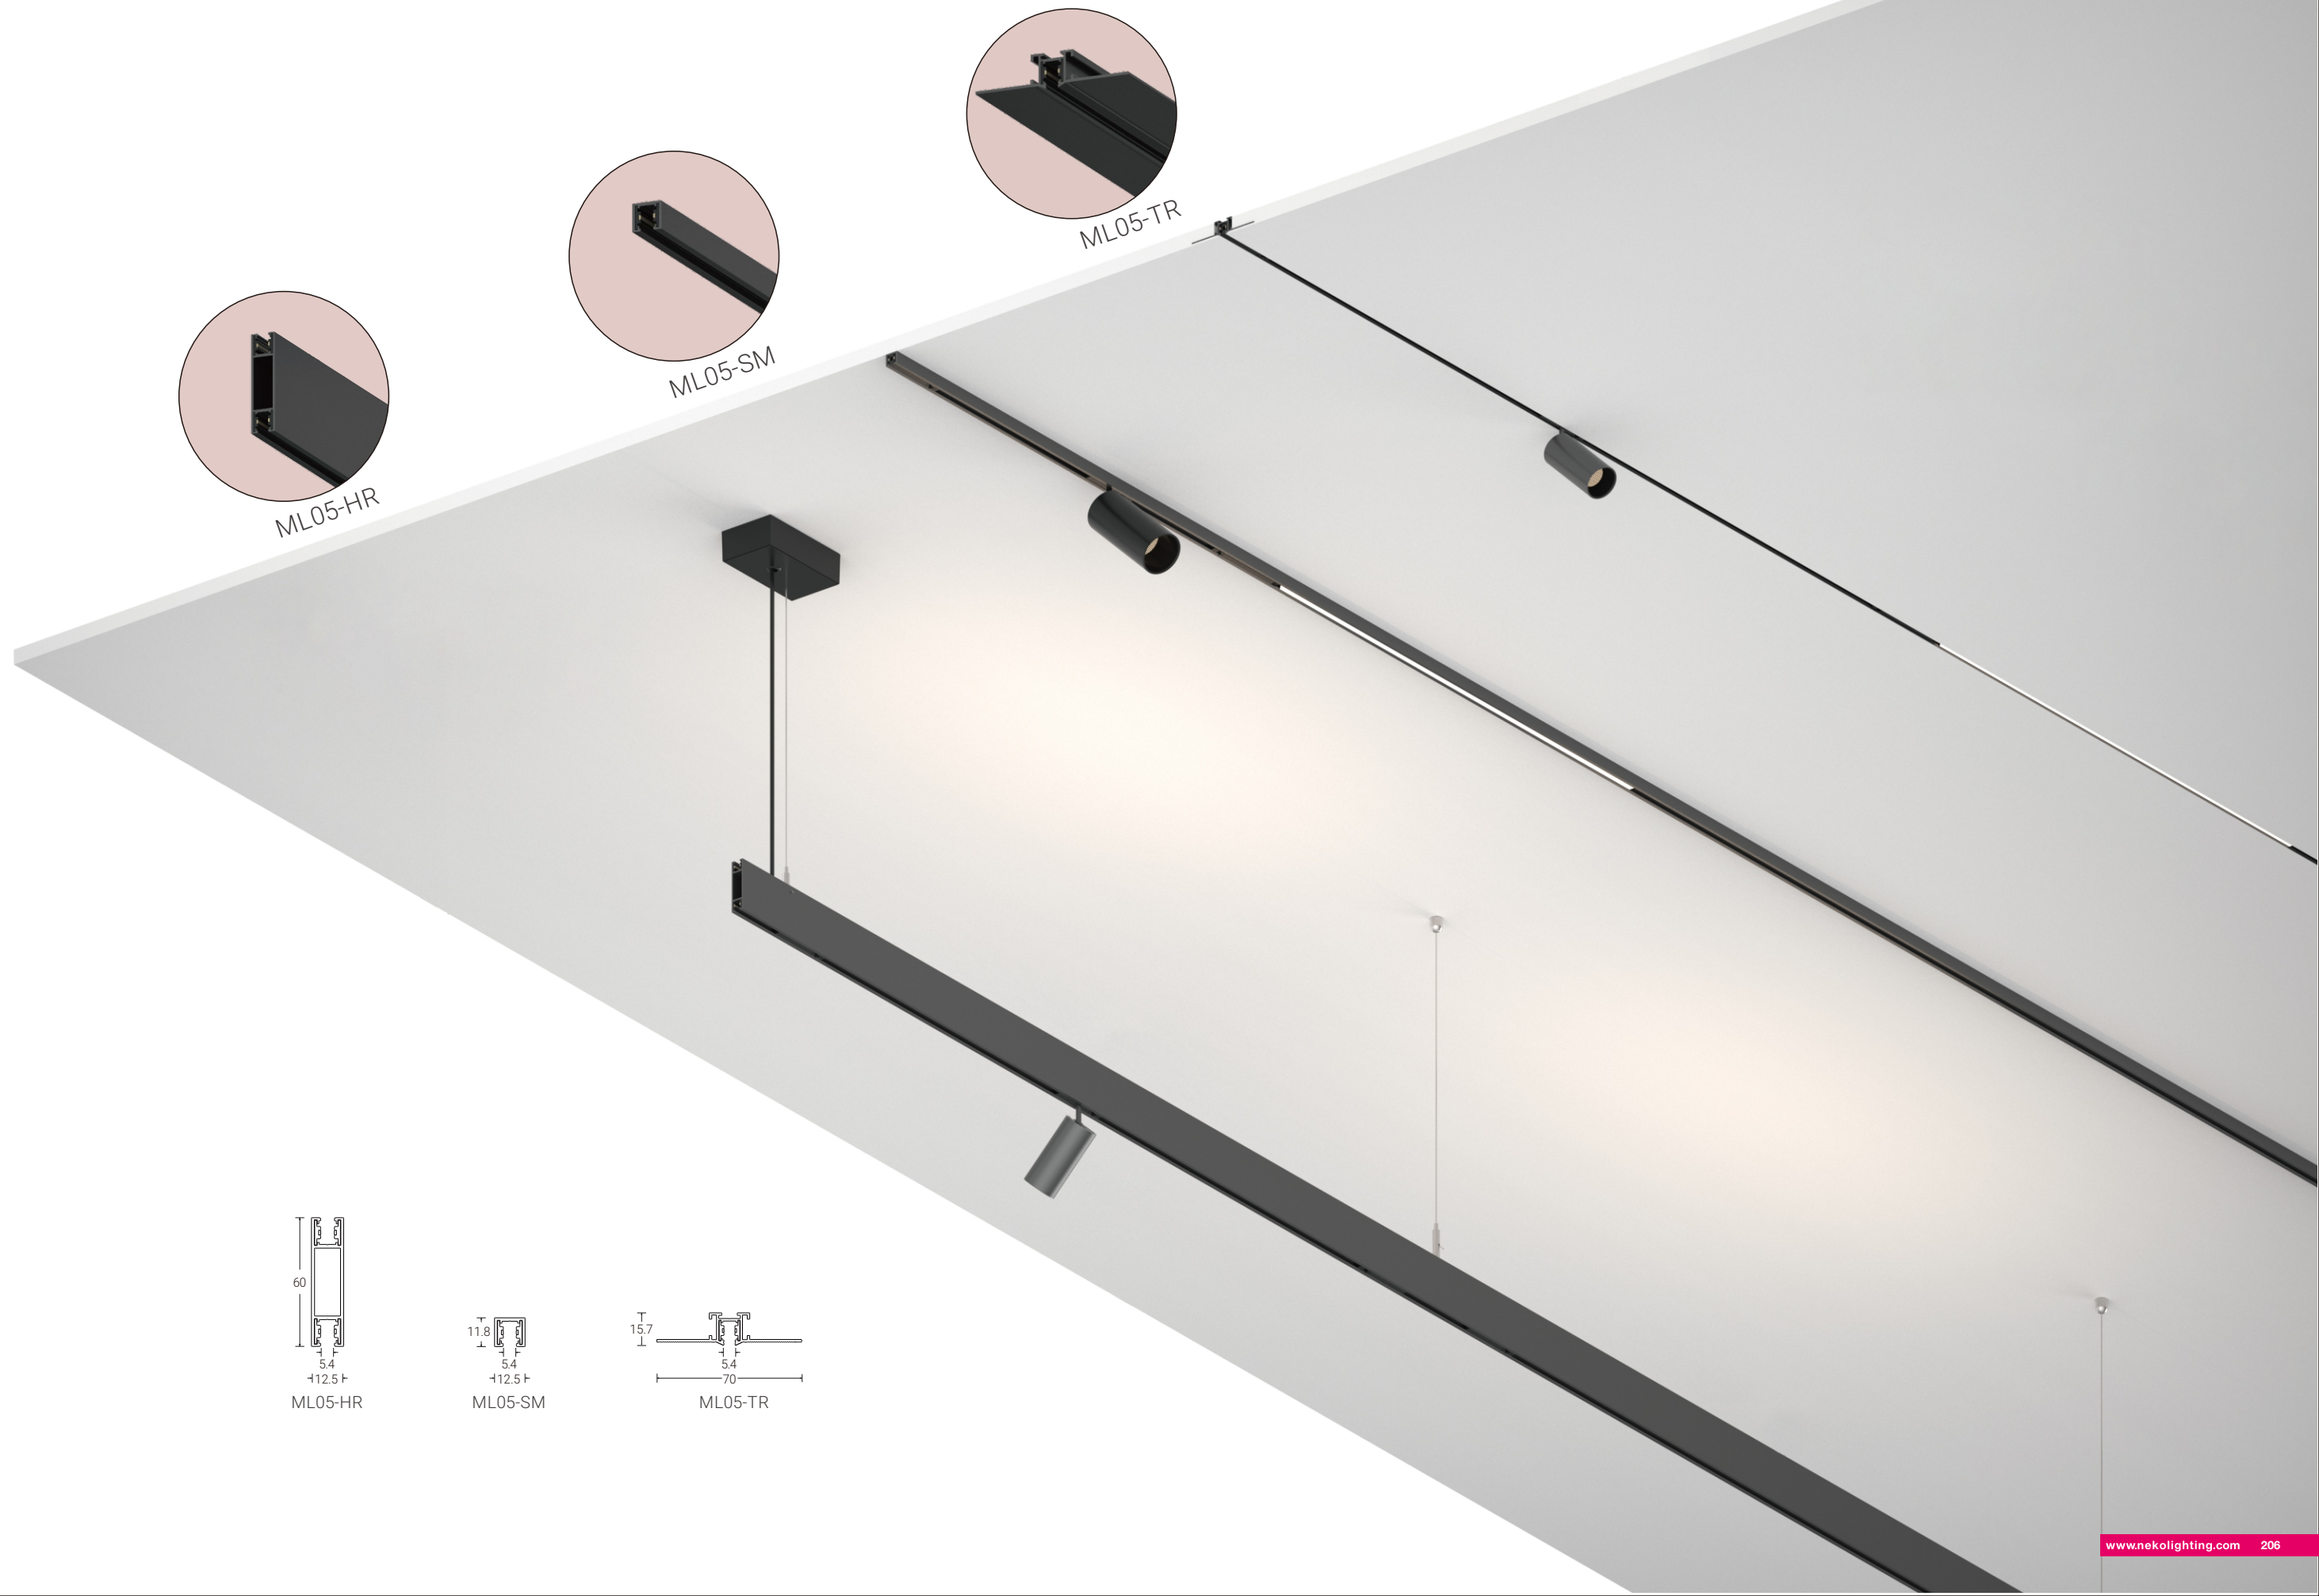

MODULINE 05 – The Ultra-slim Linear Modular System

ML05-HR

ML05-SM

ML05-TR