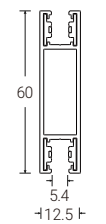

5.4mm

Application reference

MODULINE 05 – The Ultra-slim Linear Modular System

ML05-HR

ML05-SM

ML05-TR

ML05-HR

ML05-SM

ML05-TR

MODULINE 05 –The Ultra-slim Linear Modular System

Surface-mounted Track

Order Info

Length	Description	Code/ Model (Black)	Code/ Model (White)
1000mm	Surface Mounted Track Rail	ML05-SM1000-B	ML05-SM1000-W
2000mm	Surface Mounted Track Rail	ML05-SM2000-B	ML05-SM2000-W
3000mm	Surface Mounted Track Rail	ML05-SM3000-B	ML05-SM3000-W

Accessories

Pendant H Track

Order Info

Length	Description	Code/ Model (Black)	Code/ Model (White)
1000mm	Pendant H Track Rail	ML05-HR1000-B	ML05-HR1000-W
2000mm	Pendant H Track Rail	ML05-HR2000-B	ML05-HR2000-W
3000mm	Pendant H Track Rail	ML05-HR3000-B	ML05-HR3000-W

Accessories

Trimless-recessed Track

Order Info

Length	Description	Code/ Model (Black)	Code/ Model (White)
1000mm	Trimless-recessed Track Rail	ML05-TR1000-EI-B	ML05-TR1000-EI-W
2000mm	Trimless-recessed Track Rail	ML05-TR2000-EI-B	ML05-TR2000-EI-W
3000mm	Trimless-recessed Track Rail	ML05-TR3000-EI-B	ML05-TR3000-EI-W