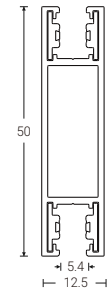

ML05-TR

MODULINE 05 –The Ultra-slim Linear Modular System

Surface-mounted Track

Order Info

Length	Description	Code/ Model (Black)	Code/ Model (White)
1000mm	Surface Mounted Track Rail	ML05-SM1000-B	ML05-SM1000-W
2000mm	Surface Mounted Track Rail	ML05-SM2000-B	ML05-SM2000-W
3000mm	Surface Mounted Track Rail	ML05-SM3000-B	ML05-SM3000-W

Accessories

Pendant H Track

Order Info

Length	Description	Code/ Model (Black)	Code/ Model (White)
1000mm	Pendant H Track Rail	ML05-HR1000-B	ML05-HR1000-W
2000mm	Pendant H Track Rail	ML05-HR2000-B	ML05-HR2000-W
3000mm	Pendant H Track Rail	ML05-HR3000-B	ML05-HR3000-W

Accessories

Trimless-recessed Track

Order Info

Length	Description	Code/ Model (Black)	Code/ Model (White)
1000mm	Trimless-recessed Track Rail	ML05-TR1000-EI-B	ML05-TR1000-EI-W
2000mm	Trimless-recessed Track Rail	ML05-TR2000-EI-B	ML05-TR2000-EI-W
3000mm	Trimless-recessed Track Rail	ML05-TR3000-EI-B	ML05-TR3000-EI-W