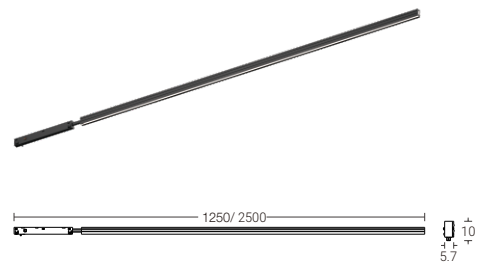

General Light LED Strip Light Inset