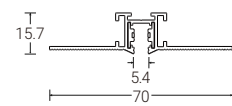

ML05-TR

MODULINE 05 –The Ultra-slim Linear Modular System

Surface-mounted Track

Order Info

Length	Description	Code/ Model (Black)	Code/ Model (White)
1000mm	Surface Mounted Track Rail	ML05-SM1000-B	ML05-SM1000-W
2000mm	Surface Mounted Track Rail	ML05-SM2000-B	ML05-SM2000-W
3000mm	Surface Mounted Track Rail	ML05-SM3000-B	ML05-SM3000-W

Accessories

Pendant H Track

Order Info

Length	Description	Code/ Model (Black)	Code/ Model (White)
1000mm	Pendant H Track Rail	ML05-HR1000-B	ML05-HR1000-W
2000mm	Pendant H Track Rail	ML05-HR2000-B	ML05-HR2000-W
3000mm	Pendant H Track Rail	ML05-HR3000-B	ML05-HR3000-W