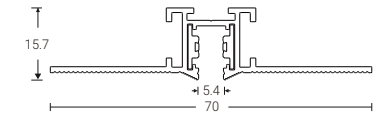

Accessories

Pendant H Track

Order Info

Length	Description	Code/ Model (Black)	Code/ Model (White)
1000mm	Pendant H Track Rail	ML05-HR1000-B	ML05-HR1000-W
2000mm	Pendant H Track Rail	ML05-HR2000-B	ML05-HR2000-W
3000mm	Pendant H Track Rail	ML05-HR3000-B	ML05-HR3000-W

Accessories

Trimless-recessed Track

Order Info

Length	Description	Code/ Model (Black)	Code/ Model (White)
1000mm	Trimless-recessed Track Rail	ML05-TR1000-EI-B	ML05-TR1000-EI-W
2000mm	Trimless-recessed Track Rail	ML05-TR2000-EI-B	ML05-TR2000-EI-W
3000mm	Trimless-recessed Track Rail	ML05-TR3000-EI-B	ML05-TR3000-EI-W