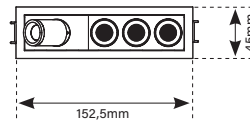

Quantity:
black   white

Quantity:
black   white