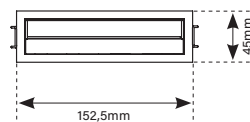

Quantity:
black   white