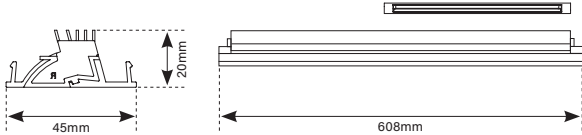

FUSION LINEAR Inserts

AL - ACCENT Light (only in Black)

Quantity:
 15° 30° 40°

SL - SPOTLIGHT

1 Spot/Quantity: 2 Spot/Quantity:
 3 Spot/Quantity: black white
 15° 30° 55°

WW - WALL WASHER (matte)

11W 16W

GL - GENERAL Light (with Opal Cover)