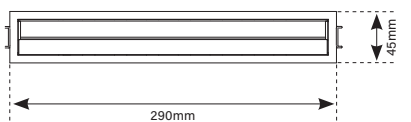

FUSION WALLWASHER (in schwarz oder weiß)