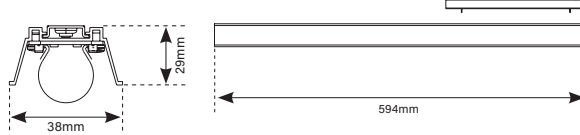

FUSION LINEAR Inserts

AL - ACCENT Light (only in Black)

Quantity:
 15° 30° 40°

SL - SPOTLIGHT

1 Spot/Quantity: 2 Spot/Quantity:
 3 Spot/Quantity: black white
 15° 30° 55°

WW - WALL WASHER (matte)

11W 16W

GL - GENERAL Light (with Opal Cover)