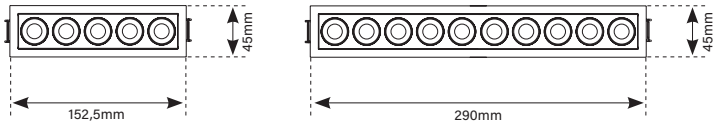

FUSION Inserts

FUSION FIXED

1 Spot / Quantity: 5 Spot / Quantity:
2 Spot / Quantity: 10 Spot / Quantity:
3 Spot / Quantity:

Housing: black   white   24°
Reflector: black   specular   40°