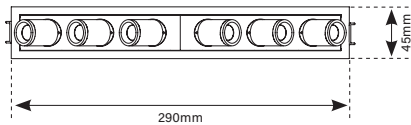

FUSION LINEAR Inserts

AL - ACCENT Light (only in Black)

Quantity:
 15° 30° 40°

SL - SPOTLIGHT

1 Spot/Quantity: 2 Spot/Quantity:
 3 Spot/Quantity: black white
 15° 30° 55°

WW - WALL WASHER (matte)

11W 16W

GL - GENERAL Light (with Opal Cover)

11W 16W

FUSION Inserts

FUSION FIXED

1 Spot / Quantity: 5 Spot / Quantity:
 2 Spot / Quantity: 10 Spot / Quantity:
 3 Spot / Quantity:

Housing: black white 24°
 Reflector: black specular 40°

FUSION SPOTLIGHT COMBINATIONS