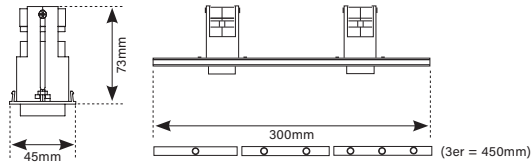

FUSION LINEAR Inserts

AL - ACCENT Light (only in Black)

Quantity:
 15° 30° 40°

SL - SPOTLIGHT

1 Spot/Quantity: 2 Spot/Quantity:
 3 Spot/Quantity: black white
 15° 30° 55°

WW - WALL WASHER (matte)

11W 16W

GL - GENERAL Light (with Opal Cover)