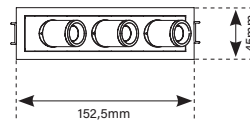

Quantity:
black   white