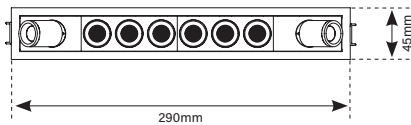

NEKO FUSION Linear System

2700K   3000K   4000K   CRI 90
Driver: ON-OFF   DALI Dim

Blind Cover between Inserts!

FUSION LINEAR Inserts

AL - ACCENT Light (only in Black)

Quantity:
15°   30°   40°

SL - SPOTLIGHT

1 Spot/Quantity: 2 Spot/Quantity:
3 Spot/Quantity: black   white
15°   30°   55°

WW - WALL WASHER (matte)

11W   16W

GL - GENERAL Light (with Opal Cover)

11W   16W

FUSION Inserts

FUSION FIXED

1 Spot / Quantity: 5 Spot / Quantity:
2 Spot / Quantity: 10 Spot / Quantity:
3 Spot / Quantity:

Housing: black   white   24°
Reflector: black   specular   40°

FUSION SPOTLIGHT COMBINATIONS

Quantity:
black   white

Quantity:
black   white

Quantity:
black   white

Quantity:
black   white

FUSION WALLWASHER (in schwarz oder weiß)

Quantity:
black   white

Quantity:
black   white