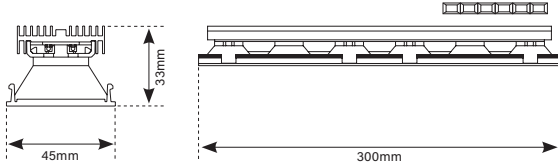

PLEASE SPECIFY FEED-IN!

*Standard Profiles (Ceiling mounted Version) contain a additional ceiling mounted installation kit.

NEKO FUSION Linear System

2700K 3000K 4000K CRI 90
 Driver: ON-OFF DALI Dim

Blind Cover between Inserts!

FUSION LINEAR Inserts

AL - ACCENT Light (only in Black)

Quantity:
 15° 30° 40°

SL - SPOTLIGHT

1 Spot/Quantity: 2 Spot/Quantity:
 3 Spot/Quantity: black white
 15° 30° 55°

WW - WALL WASHER (matte)

11W 16W

GL - GENERAL Light (with Opal Cover)