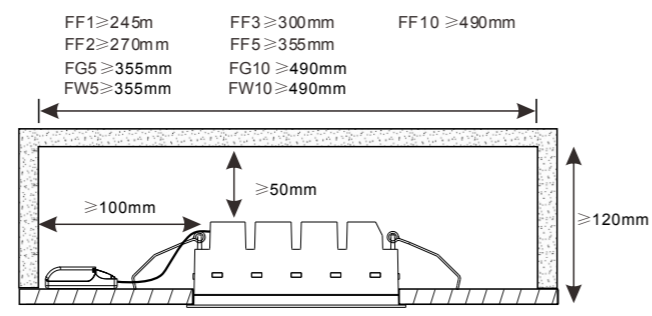

Only fit for the ceiling of thickness between 1mm to 25mm

37X37 FF1, 62X37 FF2, 90X37 FF3, 144X37 FF5, 282X37 FF10

FF

Only fit for the ceiling of thickness between 1mm to 25mm

144X37 FG5, 282X37 FG10, FW5, FW10

FG

FW

Wall

Table 1 - Suggestions on Installation Distance for Uniform Lighting Effects

MODEL	X(mm)		L(mm)															
	500	550	600	650	700	750	800	850	900	950	1000	1050	1100	1150	1200			
FW5	500	550	600	650	700	750	800	850	900	950	1000	1050	1100	1150	1200			
FW10	500	550	600	650	700	750	800	850	900	950	1000	1050	1100	1150	1200			