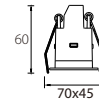

NEKO / FUSION / FF2
Fixed LED Downlight

4W | CR190 | 2700K | 24° | CREE | UGR < 10 | IP 20 | 5 YEARS GUARANTEE | CB | CE | UL LISTED

	LED Power	System Power	LED Voltage	LED Current	CRI	CCT	Beam	LED Output	System Output	Code							
 Black Reflector	4 W	6 W	6.5 V	700 mA	80	2700K	24°	450lm	330lm	FF2-8272404 X-WB							
							40°	450lm	330lm	FF2-8274004 X-WB							
							3000K	24°	500lm	350lm	FF2-8302404 X-WB						
								40°	500lm	350lm	FF2-8304004 X-WB						
							4000K	24°	550lm	380lm	FF2-8402404 X-WB						
								40°	550lm	380lm	FF2-8404004 X-WB						
							 Black Reflector	4 W	6 W	6.5 V	700 mA	80	2700K	24°	450lm	330lm	FF2-8272404 X-BB
														40°	450lm	330lm	FF2-8274004 X-BB
3000K	24°	500lm	350lm	FF2-8302404 X-BB													
	40°	500lm	350lm	FF2-8304004 X-BB													
4000K	24°	550lm	380lm	FF2-8402404 X-BB													
	40°	550lm	380lm	FF2-8404004 X-BB													
 Specular Reflector	4 W	6 W	6.5 V	700 mA	80	2700K								24°	450lm	380lm	FF2-8272404 X-WS
														40°	450lm	380lm	FF2-8274004 X-WS
							3000K	24°	500lm	400lm	FF2-8302404 X-WS						
								40°	500lm	400lm	FF2-8304004 X-WS						
							4000K	24°	550lm	440lm	FF2-8402404 X-WS						
								40°	550lm	440lm	FF2-8404004 X-WS						
							 Specular Reflector	4 W	6 W	6.5 V	700 mA	80	2700K	24°	450lm	380lm	FF2-8272404 X-BS
														40°	450lm	380lm	FF2-8274004 X-BS
3000K	24°	500lm	400lm	FF2-8302404 X-BS													
	40°	500lm	400lm	FF2-8304004 X-BS													
4000K	24°	550lm	440lm	FF2-8402404 X-BS													
	40°	550lm	440lm	FF2-8404004 X-BS													