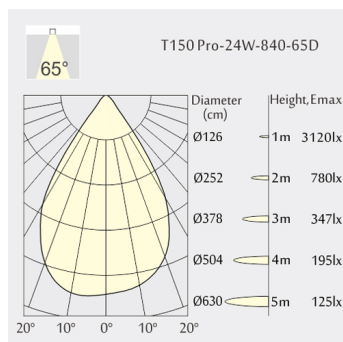

Description

Round ceiling light made of die-cast aluminium with white powder-coating finish (RAL 9016) and white reflector; Phase Dim Driver; System Power 26W; measurements Ø152mm x 200mm; luminaire's weight is approximately 2000g; CCT 4000K with an System luminous flux of 3000lm; decent color rendering at an index of CRI80; after a lifetime of 50000h L80B10 min. 80% of the luminous flux with energy efficient CITIZEN LED Chips; 5 years warranty; beam characteristic wit 65° beam angle; degree of housing protection IP20; light source replaceable by a qualified electrician; driver replaceable by a qualified electrician

LED

- 4000K
- CRI 80
- LED Output: 4500lm
- System Output: 3000lm
- 50000h@L80B10
- SDCM: 2

Light distribution

Technical drawing

Optics

- Beam angle: 65°

Electric

- LED Driver: Phase Dim
- LED Power: 24W
- System Power: 26W
- 36V
- 700mA

Dimensions

- Measurement: Ø152mm
- Height: 200mm
- Net Weight: 2000g
- Gross Weight: 2200g

RoHS

The technical data represent rated values for an ambient temperature of 25°C. The data values for the luminous flux are initially subject to a tolerance of +/- 10%, those for the electrical connected load are initially subject to a tolerance of +/- 10%, and those for the colour temperature are initially subject to a tolerance of +/- 150 K. No liability is assumed for typographical or printing errors. The general terms and conditions of NEKO Lighting AG apply.