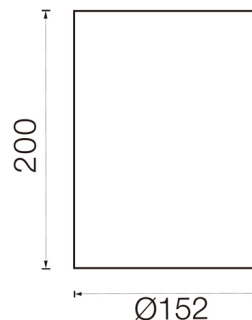

Description

Round ceiling light made of die-cast aluminium with white powder-coating finish (RAL 9016) and white reflector; Phase Dim Driver; System Power 26W; measurements Ø152mm x 200mm; luminaire's weight is approximately 2000g; CCT 4000K with an System luminous flux of 3000lm; decent color rendering at an index of CRI80; after a lifetime of 50000h L80B10 min. 80% of the luminous flux with energy efficient CITIZEN LED Chips; 5 years warranty; beam characteristic wit 65° beam angle; degree of housing protection IP20; light source replaceable by a qualified electrician; driver replaceable by a qualified electrician

LED

- 4000K
- CRI 80
- LED Output: 4500lm
- System Output: 3000lm
- 50000h@L80B10
- SDCM: 2

Light distribution

Technical drawing

Optics

- Beam angle: 65°

Electric

- LED Driver: Phase Dim
- LED Power: 24W
- System Power: 26W
- 36V
- 700mA

Dimensions

- Measurement: Ø152mm
- Height: 200mm
- Net Weight: 2000g
- Gross Weight: 2200g

RoHS

The technical data represent rated values for an ambient temperature of 25°C. The data values for the luminous flux are initially subject to a tolerance of +/- 10%, those for the electrical connected load are initially subject to a tolerance of +/- 10%, and those for the colour temperature are initially subject to a tolerance of +/- 150 K. No liability is assumed for typographical or printing errors. The general terms and conditions of NEKO Lighting AG apply.